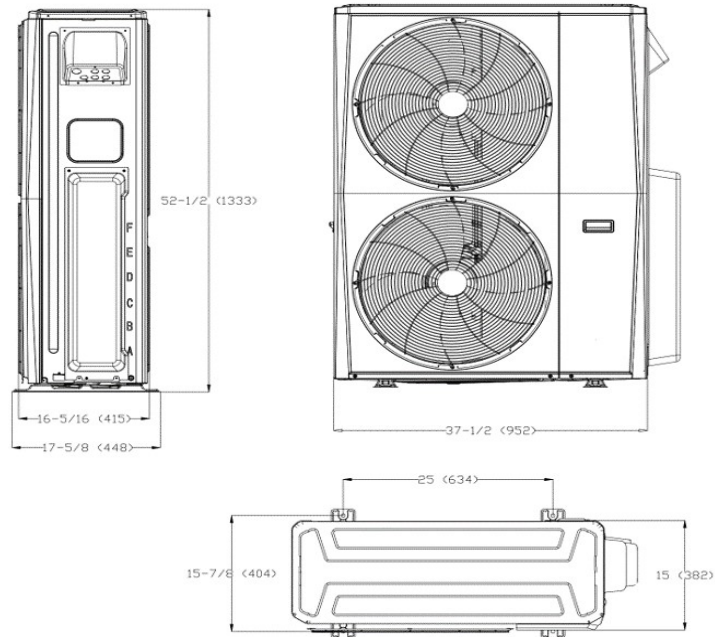

Outdoor Unit Dimension

Unit: inch (mm)

Installation Instruction