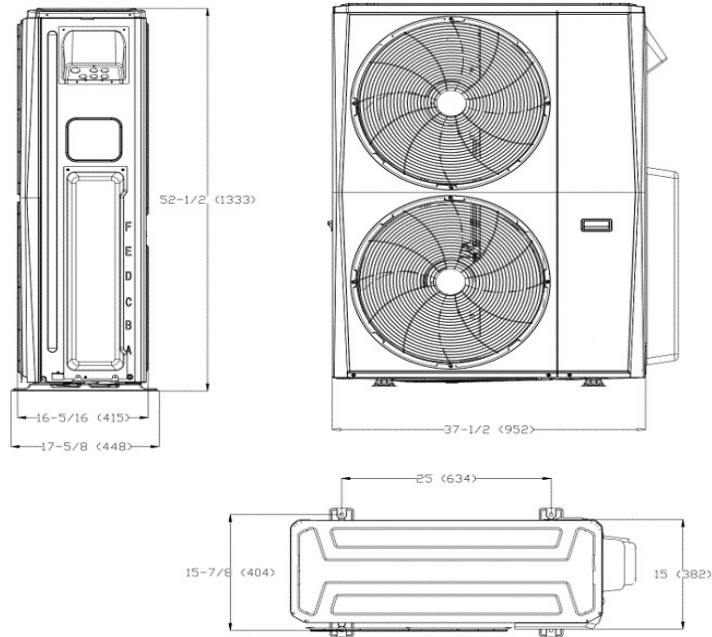

Outdoor Unit Dimension

Unit: inch (mm)

Installation Instruction